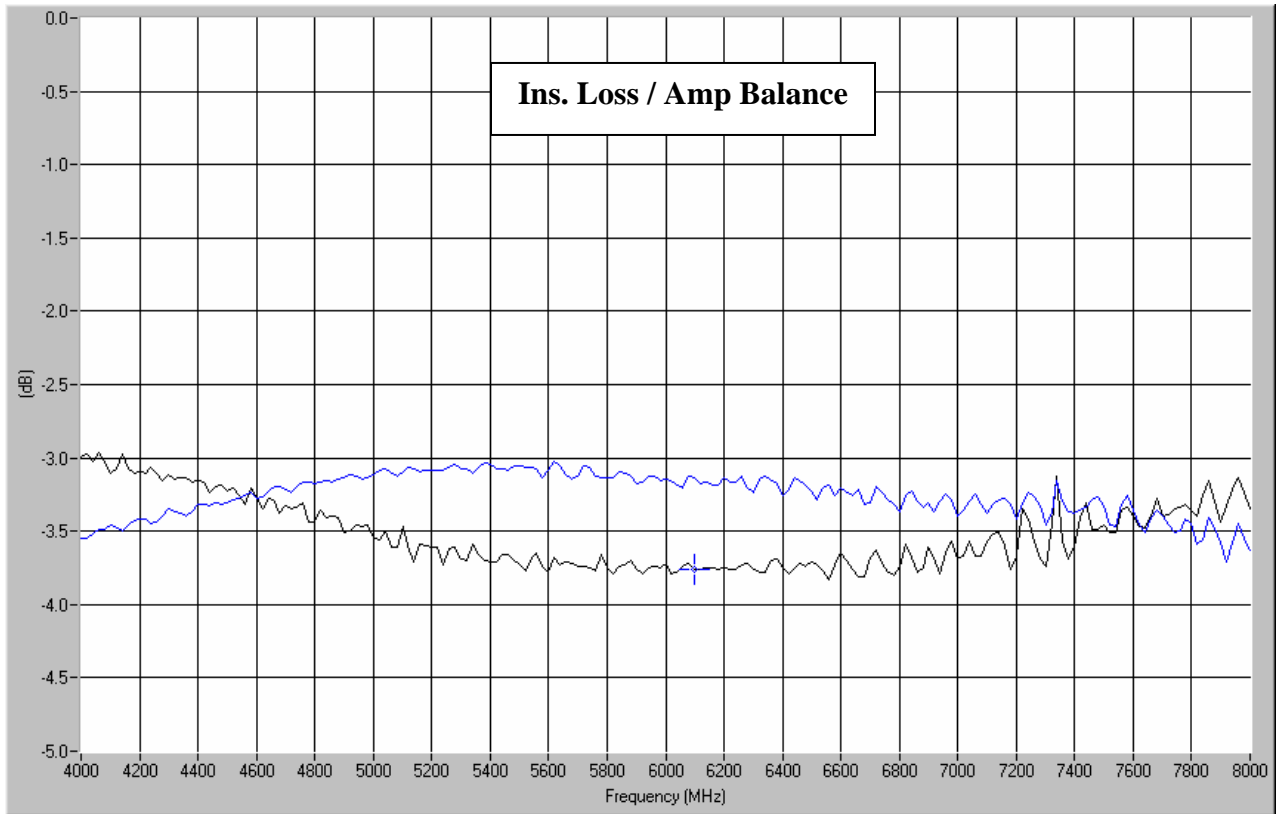

Hybrid Couplers 3 dB, 180°

Applications

- Balanced Mixers
- Antenna Feed Networks
- Image Reject Mixers
- Dividers/Combiners
- Single Sideband Modulators

Features

- Military Grade
- 4.0 – 8.0 GHz
- 2-Way power Split
- 180 Degree
- Stainless Steel Connectors
- Rugged Aluminum Housing
- Low VSWR
- Meets MIL-E-5400 Class 3 Requirements

Outline Drawing

Electrical and Mechanical Specifications subject to change without notice.

Typical Test Data Plots

USA/Canada: (315) 432-8909
 Toll Free: (800) 411-6596
 Europe: +44 2392-232392

Typical Test Data Plots