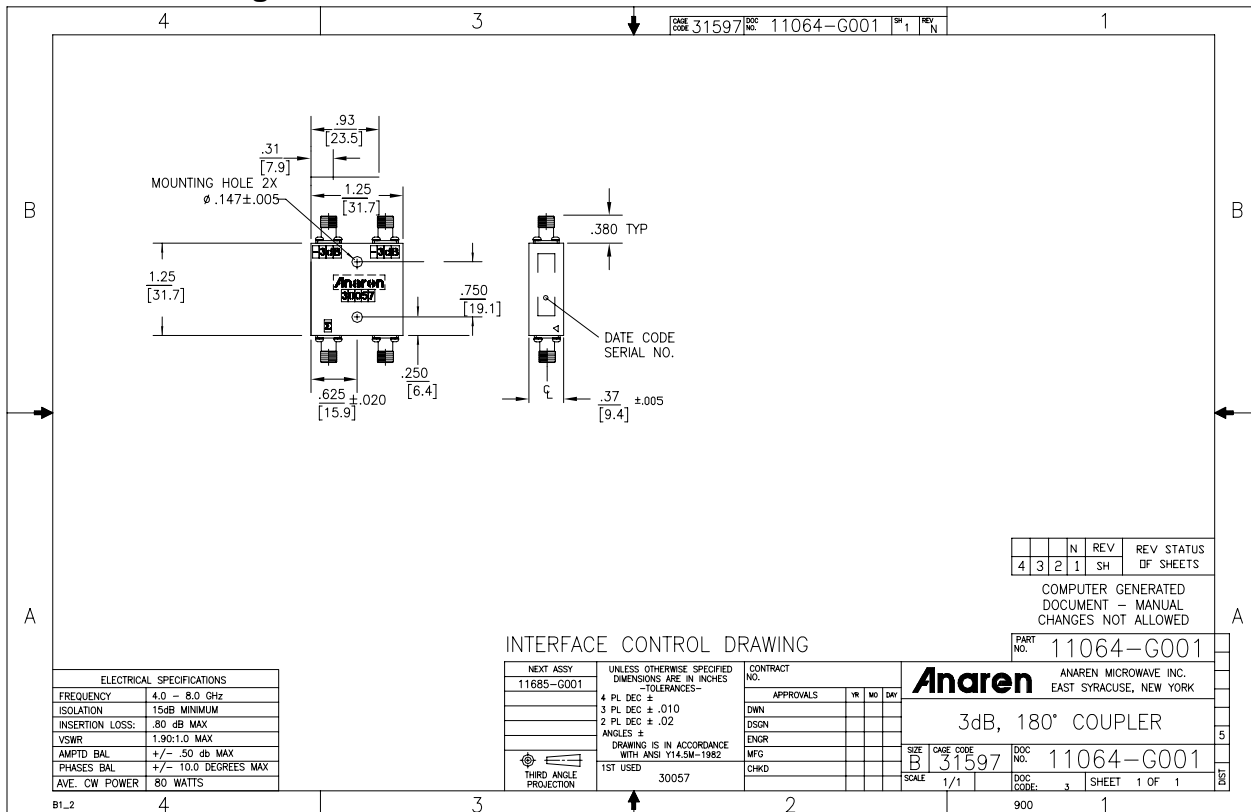

Hybrid Couplers 3 dB, 180°

Applications

- Balanced Mixers
- Antenna Feed Networks
- Image Reject Mixers
- Dividers/Combiners
- Single Sideband Modulators

Features

- Military Grade
- 4.0 – 8.0 GHz
- 2-Way power Split
- 180 Degree
- Stainless Steel Connectors
- Rugged Aluminum Housing
- Low VSWR
- Meets MIL-E-5400 Class 3 Requirements

Outline Drawing

Electrical and Mechanical Specifications subject to change without notice.

Typical Test Data Plots

USA/Canada: (315) 432-8909
 Toll Free: (800) 411-6596
 Europe: +44 2392-232392

Typical Test Data Plots