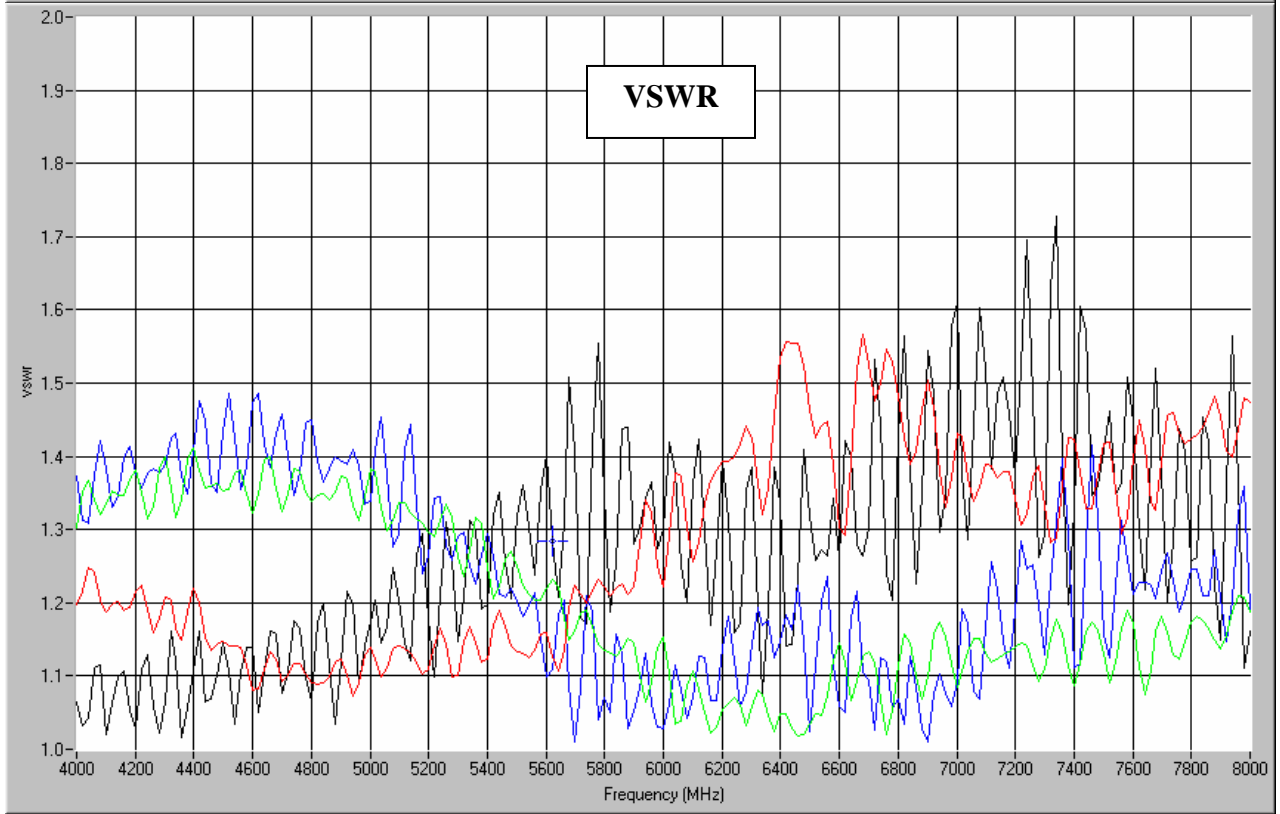

Hybrid Couplers 3 dB, 180°

Applications

- Balanced Mixers
- Antenna Feed Networks
- Image Reject Mixers
- Dividers/Combiners
- Single Sideband Modulators

Features

- Military Grade
- 4.0 – 8.0 GHz
- 2-Way power Split
- 180 Degree
- Stainless Steel Connectors
- Rugged Aluminum Housing
- Low VSWR
- Meets MIL-E-5400 Class 3 Requirements

Outline Drawing

Electrical and Mechanical Specifications subject to change without notice.

Typical Test Data Plots

USA/Canada: (315) 432-8909
 Toll Free: (800) 411-6596
 Europe: +44 2392-232392

Typical Test Data Plots